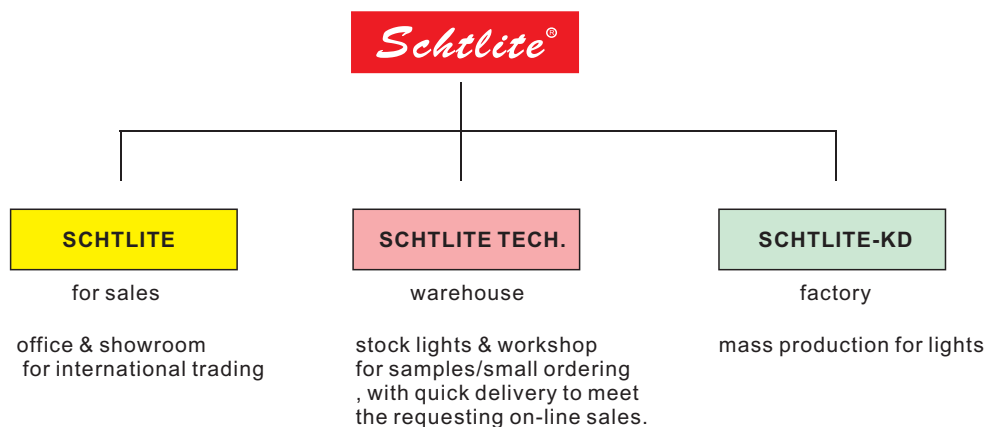

For Introduction of the light company About : Company

History:

- 🕒 Year 2007 , "SCHTLITE TECHNOLOGIES" to be established by Mr.ZHUJIE with its wife , who to be international trading in outdoor lighting .
- 🕒 Year 2012 , to develop one workshop to have LED technologies as the key lighting source for lights , to have Europe , Australia , Middle-East , South-America as the main markets.
- 🕒 Year 2015 , to see the possibility for "international online transaction" to service for purchasers from wholesales and retailers , as well as projectors all over the world .
- 🕒 Year 2016 , a new company "SCHTLITE LIGHT" to be established by a professional online sales team , which co-operating with company of ALIBABA , SEO-GOOGLE , GLOBALMARKET etc.
- 🕒 Year 2017 , the factory "SCHTLITE-KD LIGHT" is established for mass production for full garden range outdoor lights (such as for wall , for lawn bollard , for LED module street) . It take the jobs of "Designing , Research , Assembly" to be customized of all new light items.

by the end of year 2017 , it have the workers over 30 persons , three person for "R & Q" jobs , turn-over is over USD1000000.

Company Structure:

Sales Company:

SCHTLITE LIGHT CO., LTD

Add.: #49 ,Changxin Road ,Yuyao City 315400, Zhejiang ,China

PH.: +86-574-62805278 , +86-574-62805275

Warehouse:

SCHTLITE TECHNOLOGIES LIGHT CO., LTD

Add.: #50 ,Changxin Road ,Yuyao City 315400, Zhejiang ,China

PH.: +86-574-62805278 , +86-574-62805275

Factory:

SCHTLITE-KD LIGHT CO., LTD

Add.: Yuedong Road ,Xiaoyue Town ,Shangyu City Zhejiang ,China

SCHTLITE LIGHT CO., LIMITED