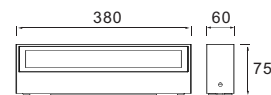

KAISA

WM7380KAS/GL2