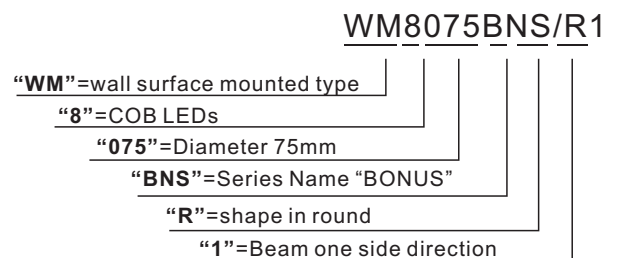

For Introduction of the light company About : Products

Products Range:

Schtlite Light Co.,LTD is a professional supplier in outdoor lighting , both in trading and manufacturing of full outdoor lighting ranges.(street and garden)

Especially:

For Streets-Cobra:

- 🕒 HPS Street Light-Side entry mounted
- 🕒 LED Street Light-Side entry mounted

For Streets-Top Post:

- 🕒 HPS Street Light-Vertical entry mounted
- 🕒 LED Street Light-Vertical entry mounted

Obstruction Light:

- 🕒 Low Intensity
- 🕒 Medium Intensity

For Garden. AL. & ST.:

- 🕒 LED & CFL Wall Surface Mounted
- 🕒 LED & CFL Wall Recess Mounted
- 🕒 LED & CFL Wall Bulkhead Mounted
- 🕒 LED & CFL Lawn Bollard
- 🕒 LED & CFL Up & Accent Spot
- 🕒 LED & CFL Underground
- 🕒 LED & CFL Underwater

For Garden. PLASTIC:

- 🕒 LED & CFL Wall Surface Mounted
- 🕒 LED & CFL Wall Recess Mounted
- 🕒 LED & CFL Wall Bulkhead Mounted

About Model No-garden: for LED wall surface light:

for CFL wall surface light: