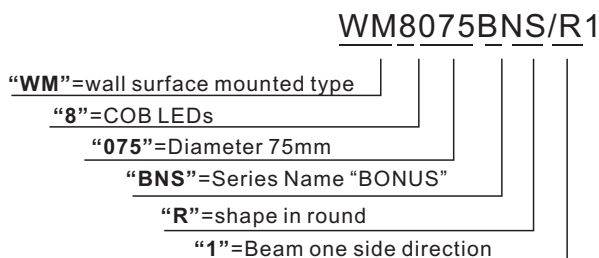

For Introduction of the light company About : Products

Products Range:

Schtlite Light Co.,LTD is a professional supplier in outdoor lighting , both in trading and manufacturing of full outdoor lighting ranges.(street and garden)

Especially:

For Streets-Cobra:

- 🕒 HPS Street Light-Side entry mounted
- 🕒 LED Street Light-Side entry mounted

For Streets-Top Post:

- 🕒 HPS Street Light-Vertical entry mounted
- 🕒 LED Street Light-Vertical entry mounted

Obstruction Light:

- 🕒 Low Intensity
- 🕒 Medium Intensity

For Garden. AL. & ST.:

- 🕒 LED & CFL Wall Surface Mounted
- 🕒 LED & CFL Wall Recess Mounted
- 🕒 LED & CFL Wall Bulkhead Mounted
- 🕒 LED & CFL Lawn Bollard
- 🕒 LED & CFL Up & Accent Spot
- 🕒 LED & CFL Underground
- 🕒 LED & CFL Underwater

For Garden. PLASTIC:

- 🕒 LED & CFL Wall Surface Mounted
- 🕒 LED & CFL Wall Recess Mounted
- 🕒 LED & CFL Wall Bulkhead Mounted

About Model No-garden: for LED wall surface light:

for CFL wall surface light: